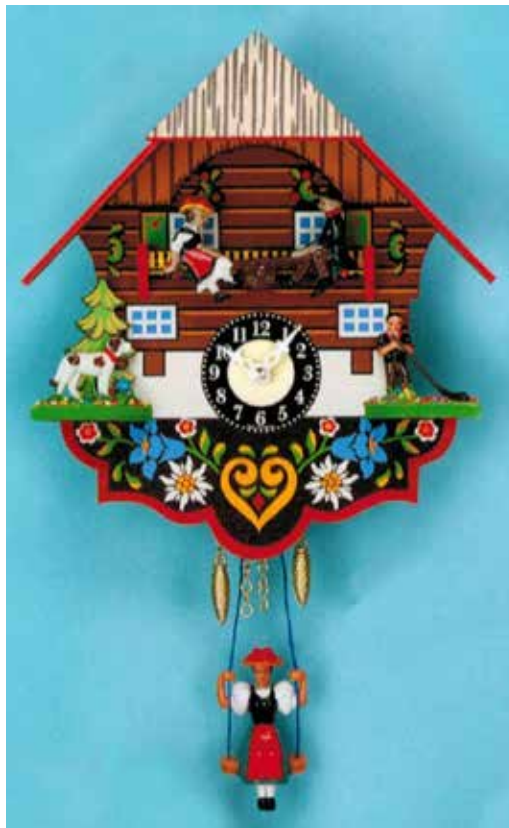

Retail

12350 James St.
Holland MI 49424
phone: 616.396.1475
info@dutchvillage.com

• 2018 •

GERMAN CUCKOO CLOCKS

**AUTHENTIC
GERMAN
CUCKOO CLOCKS**

**FROM ENGSTLER
FACTORY
IN VILLINGEN**

191833 - 4.75" tall
 German clock
 Heidi's Chalet,
 quartz with
 swinging doll
\$49.95

191912 -
 6" tall
 German clock -
 Handpainted,
 with dove and
 swinging doll,
 quartz with
 cuckoo call or
 Westminster
 chime
\$64.95

191933 - 7.5" tall
 German clock
 with seesaw
 action and
 swinging doll,
 quartz with
 cuckoo call or
 Westminster
 chime
\$59.95

192352 -
 7.5" tall
 German clock -
 weatherhouse,
 swinging doll,
 quartz with
 cuckoo call or
 Westminster
 chime
\$69.95

Nelis' Dutch Village

12350 James Street, Holland MI 49424
 (616) 396-1475

e-mail: info@dutchvillage.com www.dutchvillage.com

190901 - 6" tall weatherhouse w/ thermometer - burned wood
\$28.95

191101 - 4" tall German clock - couple on seesaw
\$27.95

Engstler Schwarzwalduhren are a perfect example of quality, careful workmanship and a fine attention to detail.