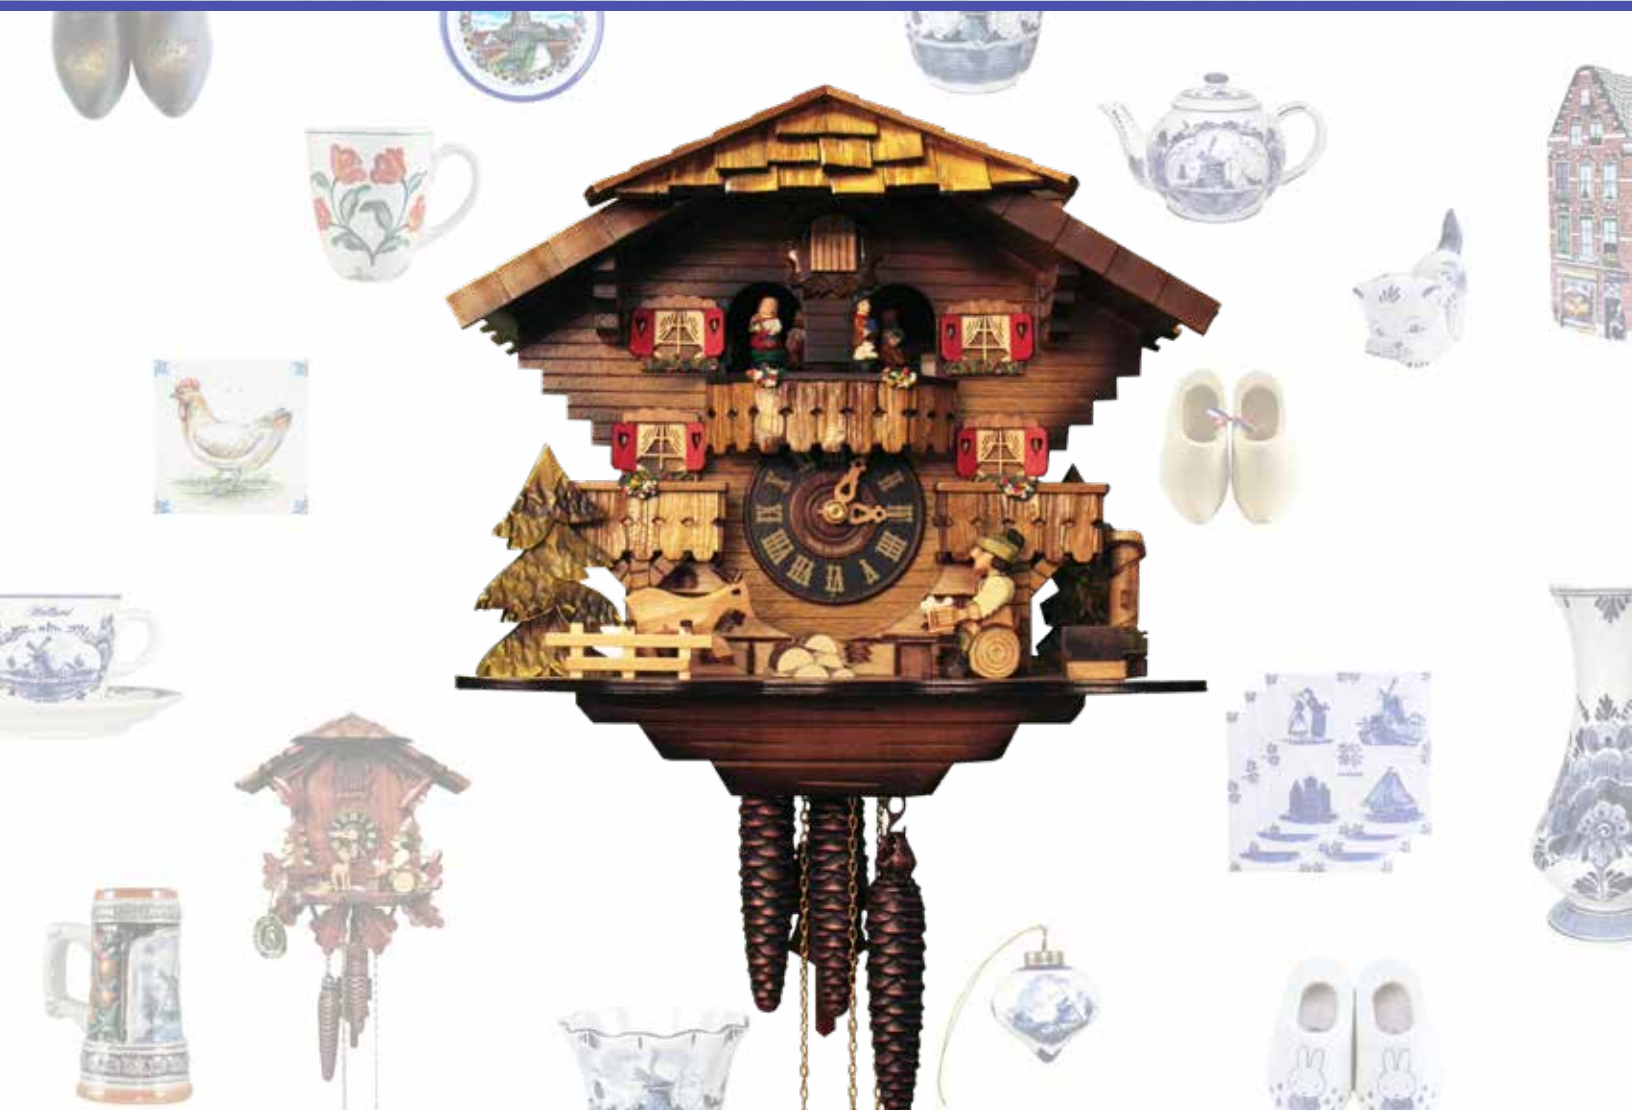

Retail

12350 James St.
Holland MI 49424
phone: 616.396.1475
info@dutchvillage.com

• 2018 •

GERMAN CUCKOO CLOCKS

**AUTHENTIC
GERMAN
CUCKOO CLOCKS**

**FROM ENGSTLER
FACTORY
IN VILLINGEN**

191833 - 4.75" tall
 German clock
 Heidi's Chalet,
 quartz with
 swinging doll
\$49.95

191912 -
 6" tall
 German clock -
 Handpainted,
 with dove and
 swinging doll,
 quartz with
 cuckoo call or
 Westminster
 chime
\$64.95

191933 - 7.5" tall
 German clock
 with seesaw
 action and
 swinging doll,
 quartz with
 cuckoo call or
 Westminster
 chime
\$59.95